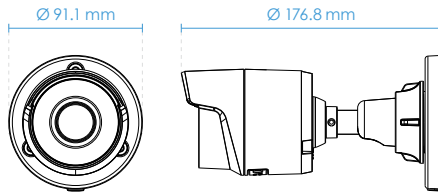

Technical Specifications

Included Accessories

Others Quick installation guide, alignment sticker, screw pack, cable gland

Dimensions

Compatible Accessories

Mounting Kits