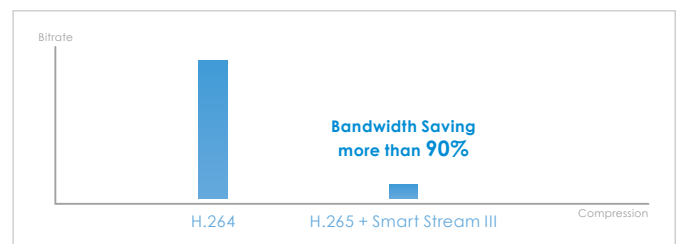

H.265 + Smart Stream III, Ultra-low Bandwidth